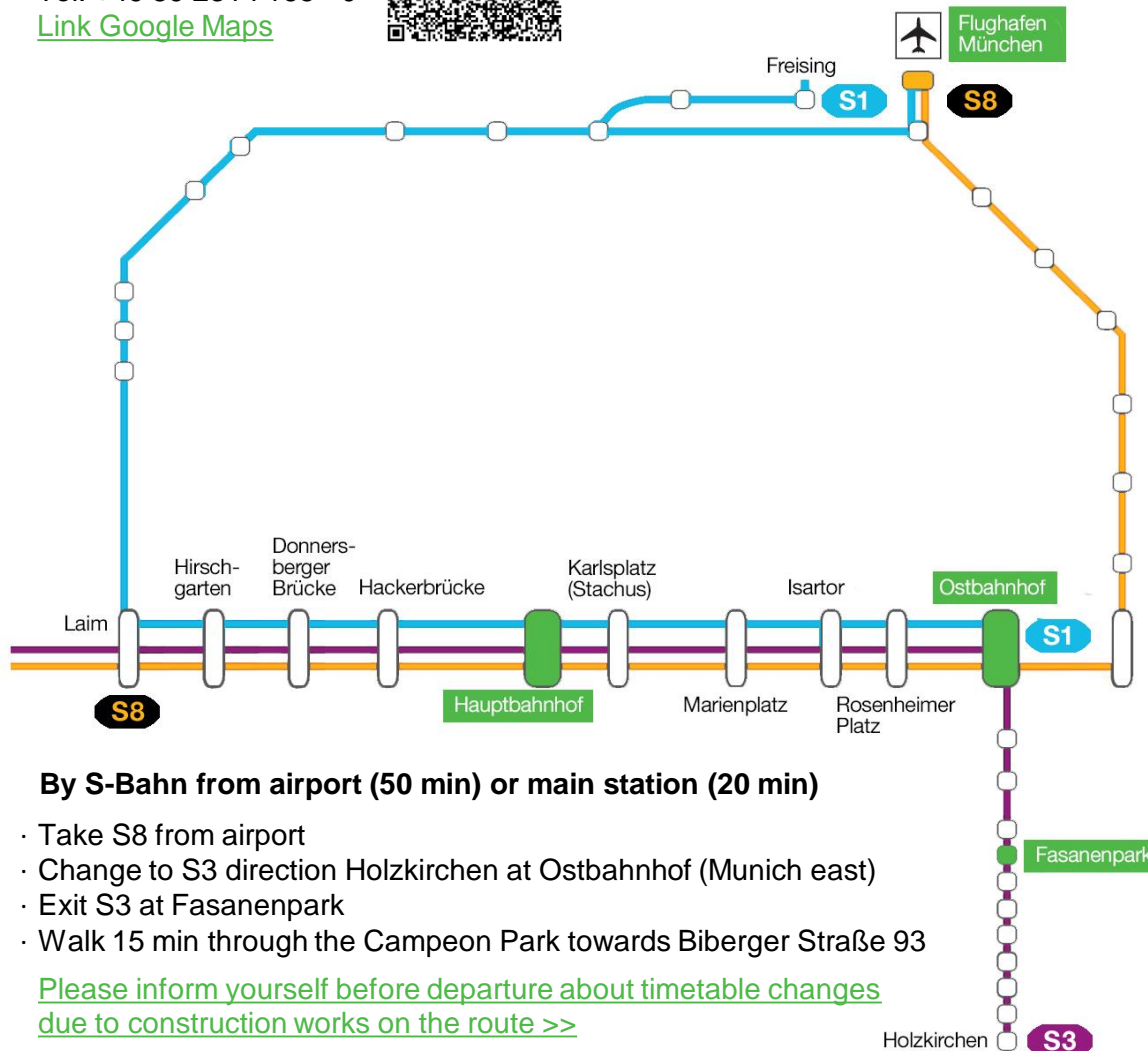

How to find Cevotec at Hatrium, Unterhaching near Munich

Cevotec GmbH
Biberger Straße 93
82008 Unterhaching
Tel: +49 89 2314 165 - 0
[Link Google Maps](#)

By car from airport

- Follow A92 & A9 to München, then A99 direction Salzburg
- At the motorway junction München/Brunnthal take the A8 towards München
- Take exit 92b Neubiberg
- After exit, turn towards Unterhaching (540 m)
- Turn right onto Unterhachinger Straße (1.1 km), which continues as Biberger Straße
- You find Cevotec / the Hatrium on the right side, parking on the left

Parking spaces are available along Biberger Straße, on the side street Am Tränkanger, and on the premises of the geothermal plant. The parking spaces on the premises of the geothermal plant are accessible despite the ongoing construction work.

How to find Cevotec at Hatrium, Unterhaching near Munich

Cevotec GmbH
Biberger Straße 93
82008 Unterhaching
Tel: +49 89 2314 165 - 0
[Link Google Maps](#)

By S-Bahn from airport (50 min) or main station (20 min)

- Take S8 from airport
- Change to S3 direction Holzkirchen at Ostbahnhof (Munich east)
- Exit S3 at Fasanenpark
- Walk 15 min through the Campeon Park towards Biberger Straße 93

[Please inform yourself before departure about timetable changes due to construction works on the route >>](#)