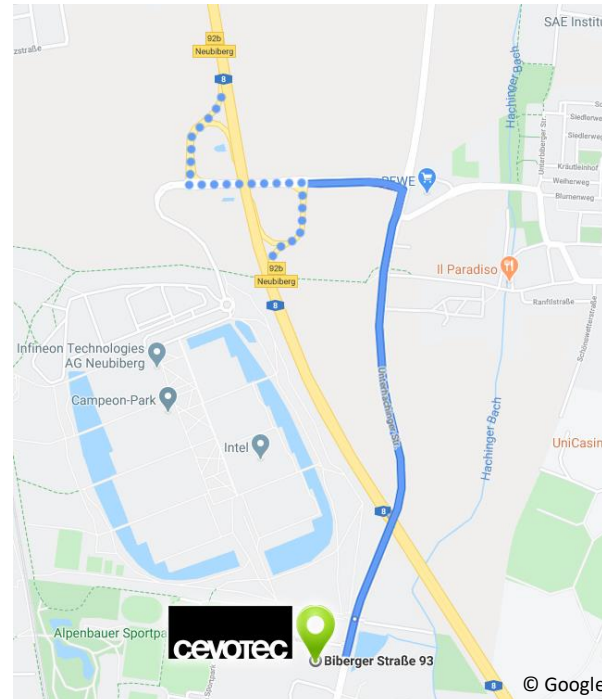

How to find Cevotec at Hatrium, Unterhaching near Munich

Cevotec GmbH
Biberger Straße 93
82008 Unterhaching
Tel: +49 89 2314 165 - 0
[Link Google Maps](#)

By car from airport

- Follow A92 & A9 to München, then A99 direction Salzburg
- At the motorway junction München/Brunnthal take the A8 towards München
- Take exit 92b Neubiberg
- After exit, turn towards Unterhaching (540 m)
- Turn right onto Unterhachinger Straße (1.1 km), which continues as Biberger Straße
- You find Cevotec / the Hatrium on the right side, parking on the left

Parking spaces are available along Biberger Straße, on the side street Am Tränkanger, and on the premises of the geothermal plant. The parking spaces on the premises of the geothermal plant are accessible despite the ongoing construction work.

How to find Cevotec at Hatrium, Unterhaching near Munich

Cevotec GmbH
Biberger Straße 93
82008 Unterhaching
Tel: +49 89 2314 165 - 0
[Link Google Maps](#)

By S-Bahn from airport (50 min) or main station (20 min)

- Take S8 from airport
- Change to S3 direction Holzkirchen at Ostbahnhof (Munich east)
- Exit S3 at Fasanenpark
- Walk 15 min through the Campeon Park towards Biberger Straße 93

[Please inform yourself before departure about timetable changes due to construction works on the route >>](#)