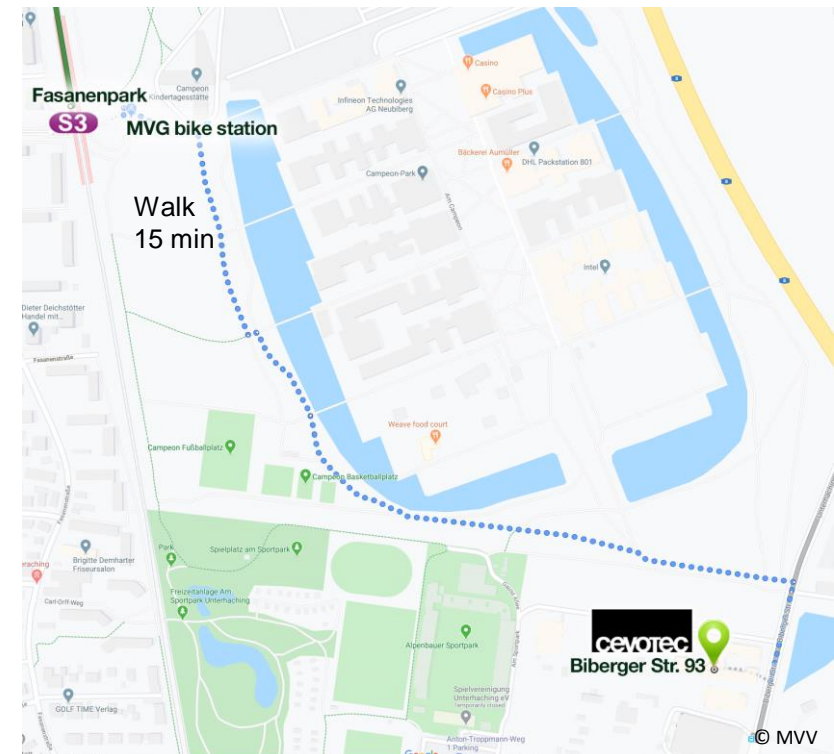

How to find Cevotec at Hatrium, Unterhaching near Munich

Cevotec GmbH
Biberger Straße 93
82008 Unterhaching
Tel: +49 89 2314 165 - 0
[Link Google Maps](#)

By car from airport

- Follow A92 & A9 to München, then A99 direction Salzburg
- At the motorway junction München/Brunnthal take the A8 towards München
- Take exit 92b Neubiberg
- After exit, turn towards Unterhaching (540 m)
- Turn right onto Unterhachinger Straße (1.1 km), which continues as Biberger Straße
- You find Cevotec / the Hatrium on the right side, parking on the left

Parking spaces are available along Biberger Straße, on the side street Am Tränkanger, and on the premises of the geothermal plant. The parking spaces on the premises of the geothermal plant are accessible despite the ongoing construction work.

How to find Cevotec at Hatrium, Unterhaching near Munich

Cevotec GmbH
Biberger Straße 93
82008 Unterhaching
Tel: +49 89 2314 165 - 0
[Link Google Maps](#)

By S-Bahn from airport (50 min) or main station (20 min)

- Take S8 from airport
- Change to S3 direction Holzkirchen at Ostbahnhof (Munich east)
- Exit S3 at Fasanenpark
- Walk 15 min through the Campeon Park towards Biberger Straße 93

[Please inform yourself before departure about timetable changes due to construction works on the route >>](#)