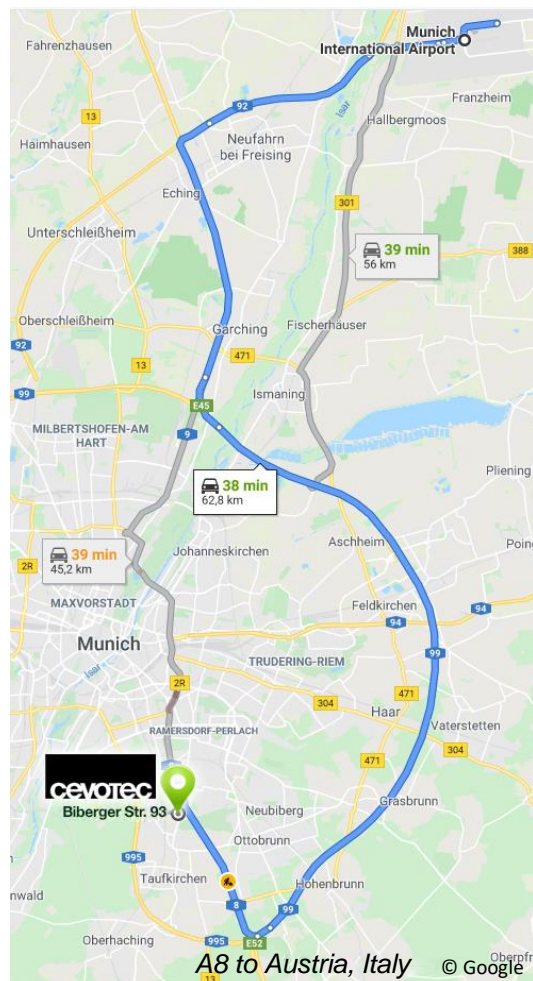

How to find Cevotec at Hatrium, Unterhaching near Munich

Cevotec GmbH
Biberger Straße 93
82008 Unterhaching
Tel: +49 89 2314 165 - 0
[Link Google Maps](#)

By car from airport

- Follow A92 & A9 to München, then A99 direction Salzburg
- At the motorway junction München/Brunnthal take the A8 towards München
- Take exit 92b Neubiberg
- After exit, turn towards Unterhaching (540 m)
- Turn right onto Unterhachinger Straße (1.1 km), which continues as Biberger Straße
- You find Cevotec / the Hatrium on the right side, parking on the left

Parking spaces are available along Biberger Straße, on the side street Am Tränkanger, and on the premises of the geothermal plant. The parking spaces on the premises of the geothermal plant are accessible despite the ongoing construction work.

How to find Cevotec at Hatrium, Unterhaching near Munich

Cevotec GmbH
Biberger Straße 93
82008 Unterhaching
Tel: +49 89 2314 165 - 0
[Link Google Maps](#)

By S-Bahn from airport (50 min) or main station (20 min)

- Take S8 from airport
- Change to S3 direction Holzkirchen at Ostbahnhof (Munich east)
- Exit S3 at Fasanenpark
- Walk 15 min through the Campeon Park towards Biberger Straße 93

[Please inform yourself before departure about timetable changes due to construction works on the route >>](#)