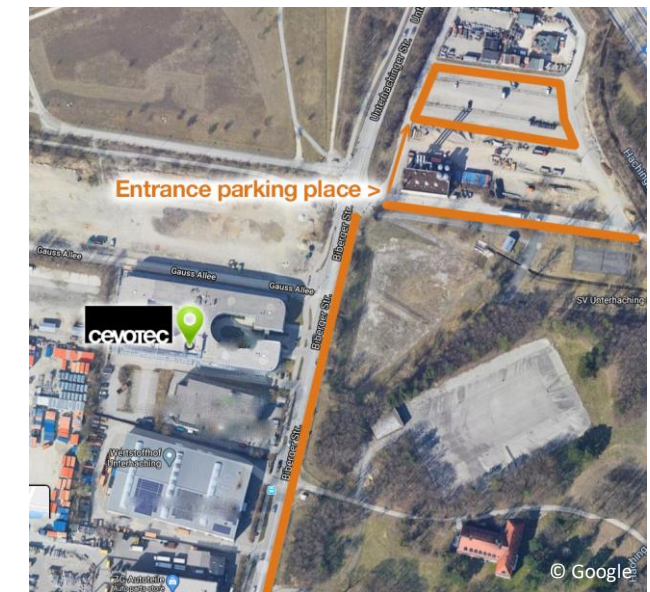

How to find Cevotec at Hatrium, Unterhaching near Munich

Cevotec GmbH
Biberger Straße 93
82008 Unterhaching
Tel: +49 89 2314 165 - 0
[Link Google Maps](#)

By car from airport

- Follow A92 & A9 to München, then A99 direction Salzburg
- At the motorway junction München/Brunnthal take the A8 towards München
- Take exit 92b Neubiberg
- After exit, turn towards Unterhaching (540 m)
- Turn right onto Unterhachinger Straße (1.1 km), which continues as Biberger Straße
- You find Cevotec / the Hatrium on the right side, parking on the left

Parking spaces are available along Biberger Straße, on the side street Am Tränkanger, and on the premises of the geothermal plant. The parking spaces on the premises of the geothermal plant are accessible despite the ongoing construction work.