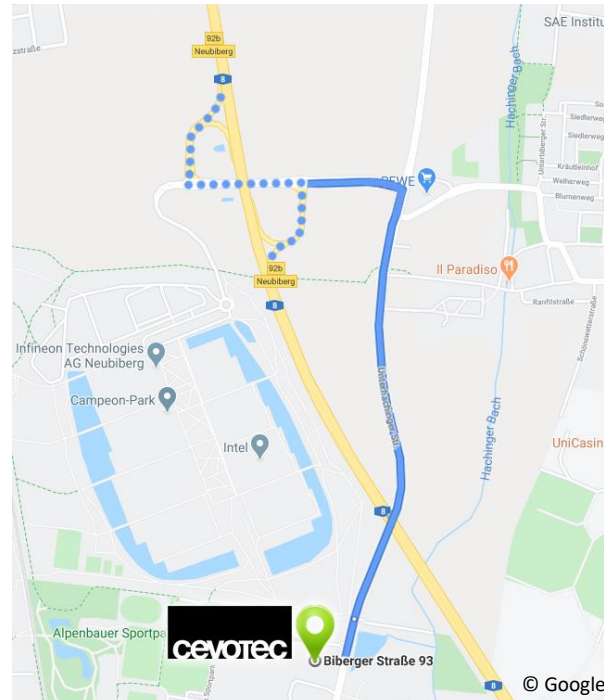

How to find Cevotec at Hatrium, Unterhaching near Munich

Cevotec GmbH
Biberger Straße 93
82008 Unterhaching
Tel: +49 89 2314 165 - 0
[Link Google Maps](#)

By car from airport

- Follow A92 & A9 to München, then A99 direction Salzburg
- At the motorway junction München/Brunnthal take the A8 towards München
- Take exit 92b Neubiberg
- After exit, turn towards Unterhaching (540 m)
- Turn right onto Unterhachinger Straße (1.1 km), which continues as Biberger Straße
- You find Cevotec / the Hatrium on the right side, parking on the left

Parking is available along Biberger Straße, on the premises of the geothermal plant (car park 1) or on the free area to the right of Gauss-Allee (car park 2).

How to find Cevotec at Hatrium, Unterhaching near Munich

Cevotec GmbH
Biberger Straße 93
82008 Unterhaching
Tel: +49 89 2314 165 - 0
[Link Google Maps](#)

By S-Bahn from airport (50 min) or main station (20 min)

- Take S8 from airport
- Change to S3 direction Holzkirchen at Ostbahnhof (Munich east)
- Exit S3 at Fasanenpark
- Walk 15 min through the Campeon Park towards Biberger Straße 93