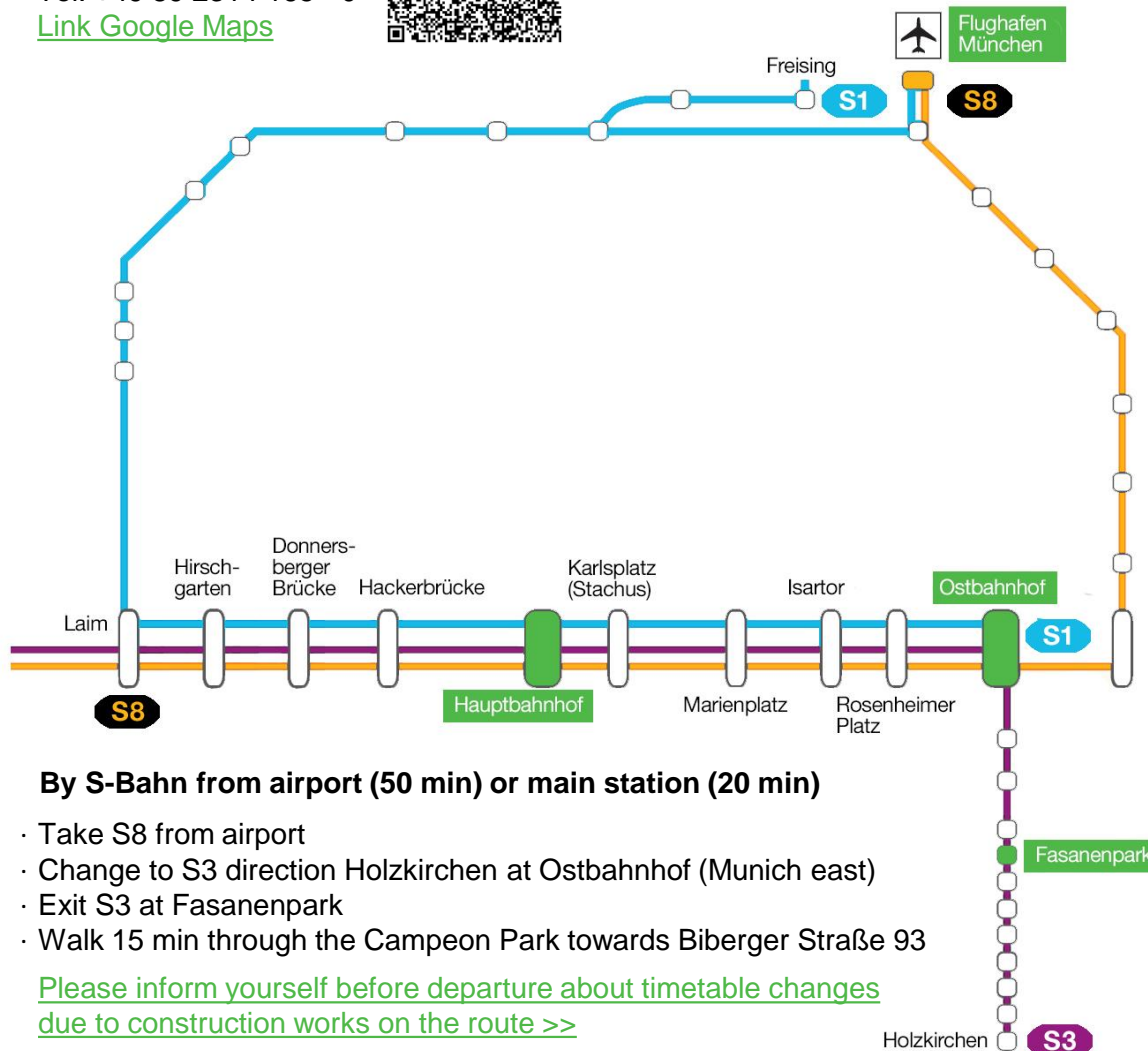

How to find Cevotec at Hatrium, Unterhaching near Munich

Cevotec GmbH
Biberger Straße 93
82008 Unterhaching
Tel: +49 89 2314 165 - 0
[Link Google Maps](#)

By car from airport

- Follow A92 & A9 to München, then A99 direction Salzburg
- At the motorway junction München/Brunnthal take the A8 towards München
- Take exit 92b Neubiberg
- After exit, turn towards Unterhaching (540 m)
- Turn right onto Unterhachinger Straße (1.1 km), which continues as Biberger Straße
- You find Cevotec / the Hatrium on the right side, parking on the left

Parking is available along Biberger Straße, on the premises of the geothermal plant (car park 1) or on the free area to the right of Gauss-Allee (car park 2).

How to find Cevotec at Hatrium, Unterhaching near Munich

Cevotec GmbH
Biberger Straße 93
82008 Unterhaching
Tel: +49 89 2314 165 - 0
[Link Google Maps](#)

By S-Bahn from airport (50 min) or main station (20 min)

- Take S8 from airport
- Change to S3 direction Holzkirchen at Ostbahnhof (Munich east)
- Exit S3 at Fasanenpark
- Walk 15 min through the Campeon Park towards Biberger Straße 93

[Please inform yourself before departure about timetable changes due to construction works on the route >>](#)