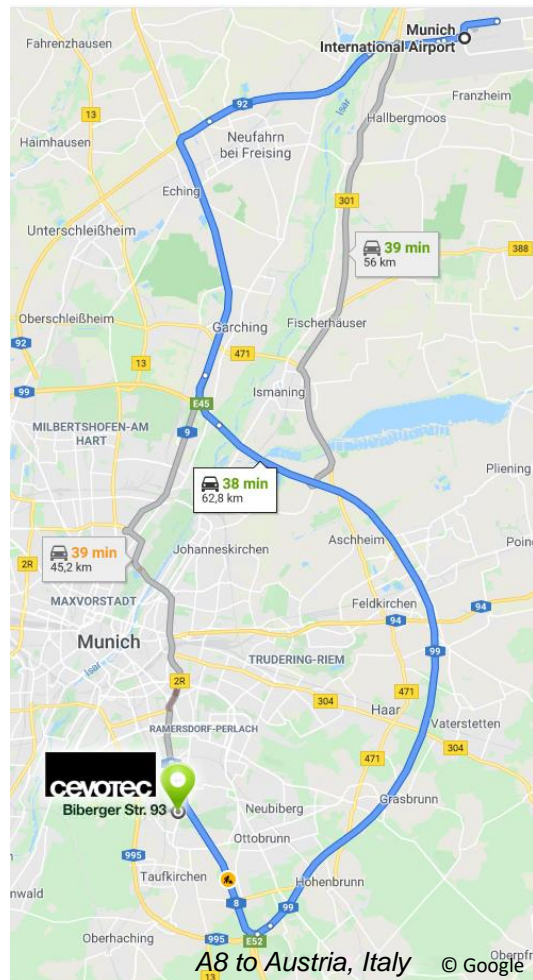

How to find Cevotec at Hatrium, Unterhaching near Munich

Cevotec GmbH
Biberger Straße 93
82008 Unterhaching
Tel: +49 89 2314 165 - 0
[Link Google Maps](#)

By car from airport

- Follow A92 & A9 to München, then A99 direction Salzburg
- At the motorway junction München/Brunnthal take the A8 towards München
- Take exit 92b Neubiberg
- After exit, turn towards Unterhaching (540 m)
- Turn right onto Unterhachinger Straße (1.1 km), which continues as Biberger Straße
- You find Cevotec / the Hatrium on the right side, parking on the left

Parking is available along Biberger Straße, on the premises of the geothermal plant (car park 1) or on the free area to the right of Gauss-Allee (car park 2).

How to find Cevotec at Hatrium, Unterhaching near Munich

Cevotec GmbH
Biberger Straße 93
82008 Unterhaching
Tel: +49 89 2314 165 - 0
[Link Google Maps](#)

By S-Bahn from airport (50 min) or main station (20 min)

- Take S8 from airport
- Change to S3 direction Holzkirchen at Ostbahnhof (Munich east)
- Exit S3 at Fasanenpark
- Walk 15 min through the Campeon Park towards Biberger Straße 93