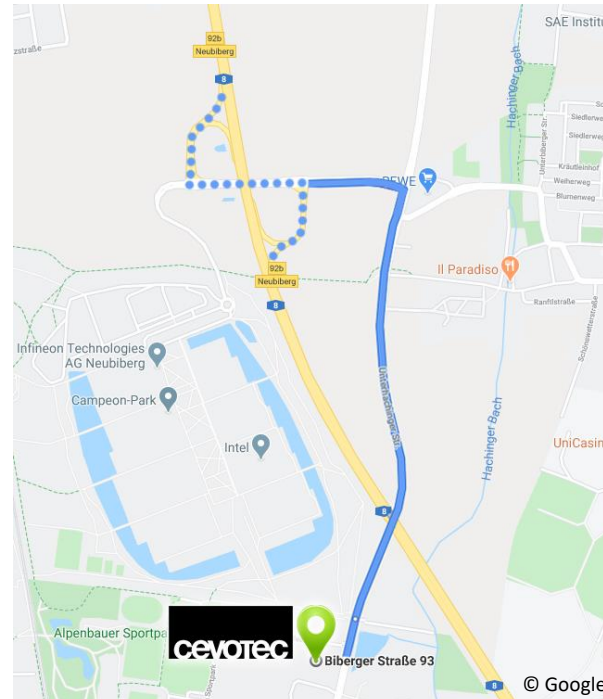

How to find Cevotec at Hatrium, Unterhaching near Munich

Cevotec GmbH
Biberger Straße 93
82008 Unterhaching
Tel: +49 89 2314 165 - 0
[Link Google Maps](#)

By car from airport

- Follow A92 & A9 to München, then A99 direction Salzburg
- At the motorway junction München/Brunnthal take the A8 towards München
- Take exit 92b Neubiberg
- After exit, turn towards Unterhaching (540 m)
- Turn right onto Unterhachinger Straße (1.1 km), which continues as Biberger Straße
- You find Cevotec / the Hatrium on the right side, parking on the left

Parking spaces are available along Biberger Straße, on the side street Am Tränkanger, and on the premises of the geothermal plant. The parking spaces on the premises of the geothermal plant are accessible despite the ongoing construction work.

How to find Cevotec at Hatrium, Unterhaching near Munich

Cevotec GmbH
Biberger Straße 93
82008 Unterhaching
Tel: +49 89 2314 165 - 0
[Link Google Maps](#)

By S-Bahn from airport (50 min) or main station (20 min)

- Take S8 from airport
- Change to S3 direction Holzkirchen at Ostbahnhof (Munich east)
- Exit S3 at Fasanenpark
- Walk 15 min through the Campeon Park towards Biberger Straße 93

[Please inform yourself before departure about timetable changes due to construction works on the route >>](#)