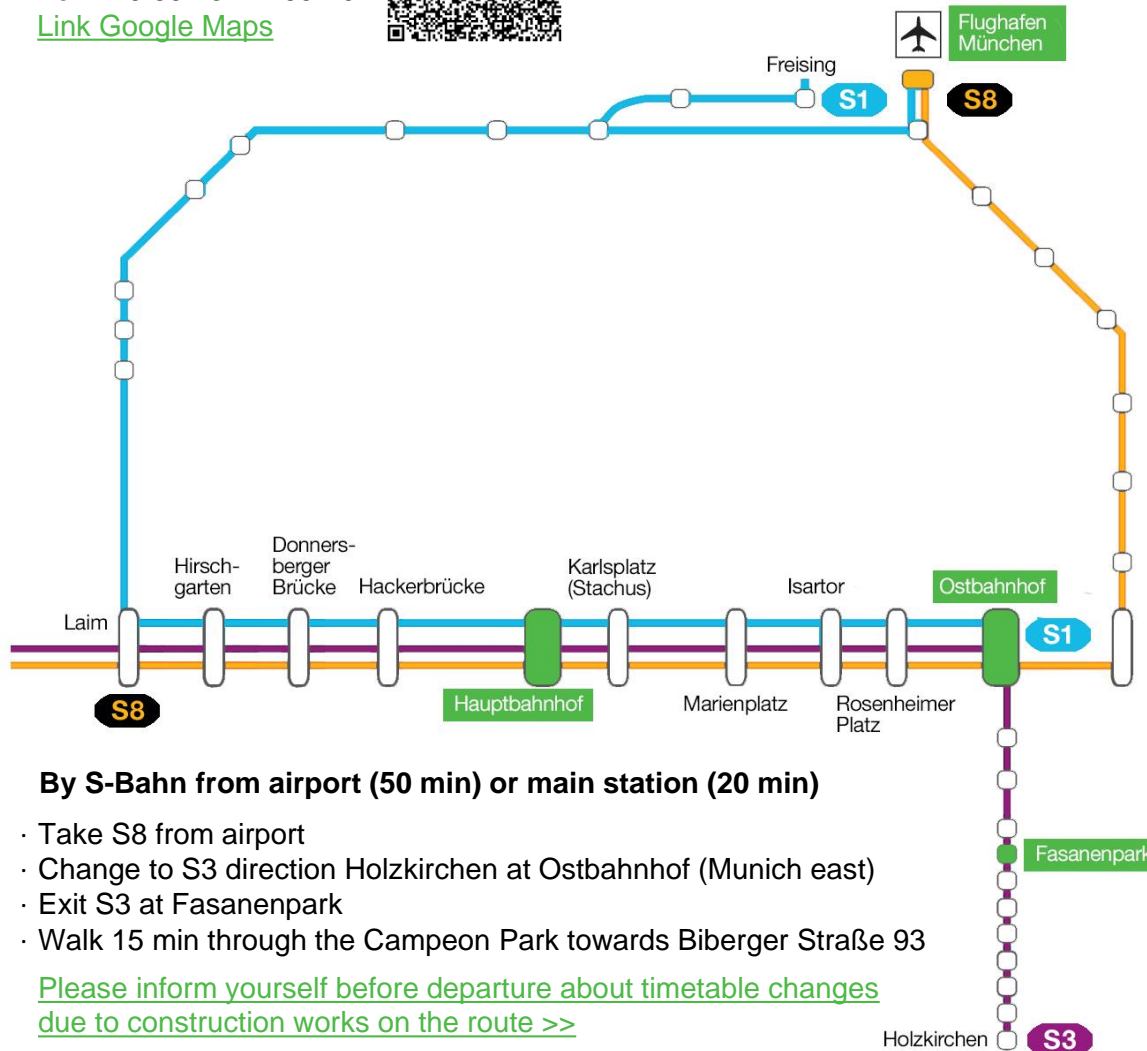

How to find Cevotec at Hatrium, Unterhaching near Munich

Cevotec GmbH
Biberger Straße 93
82008 Unterhaching
Tel: +49 89 2314 165 - 0
[Link Google Maps](#)

By car from airport

- Follow A92 & A9 to München, then A99 direction Salzburg
- At the motorway junction München/Brunnthal take the A8 towards München
- Take exit 92b Neubiberg
- After exit, turn towards Unterhaching (540 m)
- Turn right onto Unterhachinger Straße (1.1 km), which continues as Biberger Straße
- You find Cevotec / the Hatrium on the right side, parking on the left

Parking spaces are available along Biberger Straße, on the side street Am Tränkanger, and on the premises of the geothermal plant. The parking spaces on the premises of the geothermal plant are accessible despite the ongoing construction work.

How to find Cevotec at Hatrium, Unterhaching near Munich

Cevotec GmbH
Biberger Straße 93
82008 Unterhaching
Tel: +49 89 2314 165 - 0
[Link Google Maps](#)

By S-Bahn from airport (50 min) or main station (20 min)

- Take S8 from airport
- Change to S3 direction Holzkirchen at Ostbahnhof (Munich east)
- Exit S3 at Fasanenpark
- Walk 15 min through the Campeon Park towards Biberger Straße 93

[Please inform yourself before departure about timetable changes due to construction works on the route >>](#)