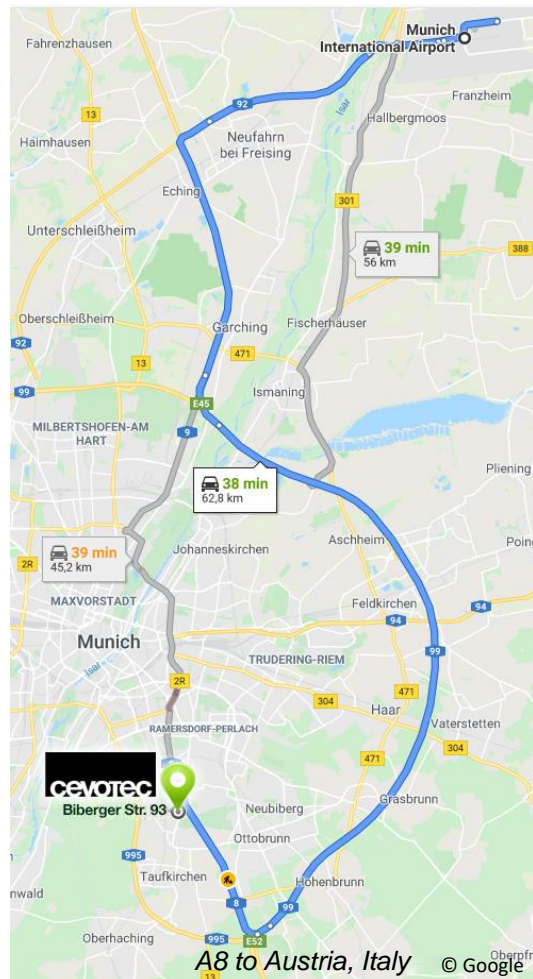

How to find Cevotec at Hatrium, Unterhaching near Munich

Cevotec GmbH
Biberger Straße 93
82008 Unterhaching
Tel: +49 89 2314 165 - 0
[Link Google Maps](#)

By car from airport

- Follow A92 & A9 to München, then A99 direction Salzburg
- At the motorway junction München/Brunnthal take the A8 towards München
- Take exit 92b Neubiberg
- After exit, turn towards Unterhaching (540 m)
- Turn right onto Unterhachinger Straße (1.1 km), which continues as Biberger Straße
- You find Cevotec / the Hatrium on the right side, parking on the left

Parking spaces are available along Biberger Straße, on the side street Am Tränkanger, and on the premises of the geothermal plant. The parking spaces on the premises of the geothermal plant are accessible despite the ongoing construction work.

How to find Cevotec at Hatrium, Unterhaching near Munich

Cevotec GmbH
Biberger Straße 93
82008 Unterhaching
Tel: +49 89 2314 165 - 0
[Link Google Maps](#)

By S-Bahn from airport (50 min) or main station (20 min)

- Take S8 from airport
- Change to S3 direction Holzkirchen at Ostbahnhof (Munich east)
- Exit S3 at Fasanenpark
- Walk 15 min through the Campeon Park towards Biberger Straße 93

[Please inform yourself before departure about timetable changes due to construction works on the route >>](#)